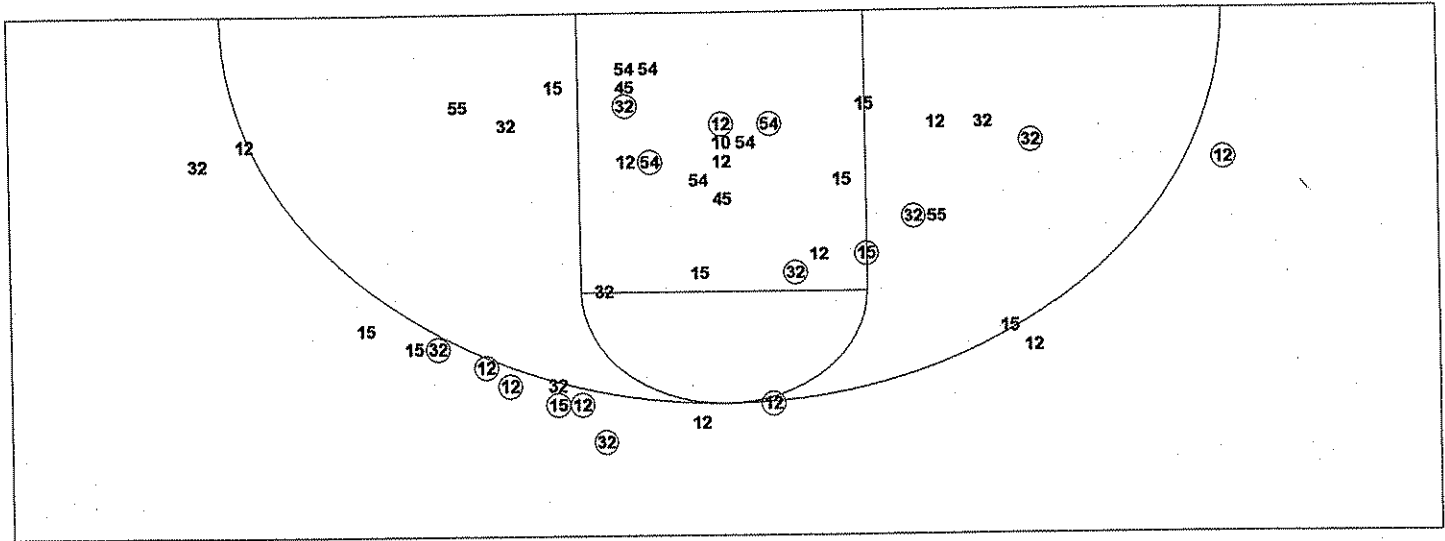

Scoring Distribution

Scoring Locations

2003 Houchens Industries/KHSAA Girls' Sweet 16 - TEAM SHOT CHART for the Christian County Colonels
Christian County Colonels vs. Sacred Heart Academy Valkyries
DATE: 03/29/2003 TIME: Noon CST SITE: Bowling Green, KY