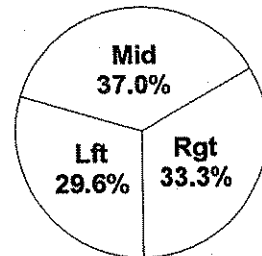

Scoring Locations