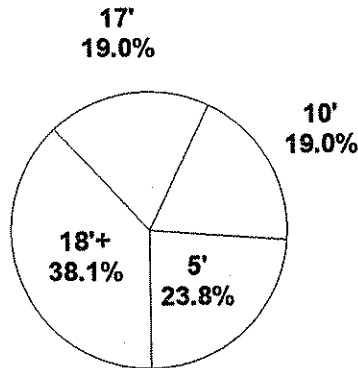

Scoring Range