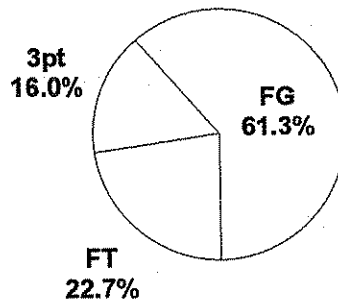

Scoring Distribution