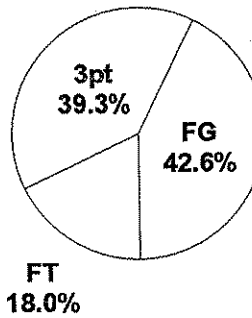

Shot Summary	M/A	%	PTS
3Pt FG	8/16	50.0%	24
2Pt FG	13/37	35.1%	26
Layups - L	1/3	33.3%	2
Layups - R	3/4	75.0%	6
Dunks	0/0	0.0%	0
Putbacks	1/2	50.0%	2
Overall Shooting	21/53	39.6%	50
Free Throws	11/16	68.8%	11
Total Points			61